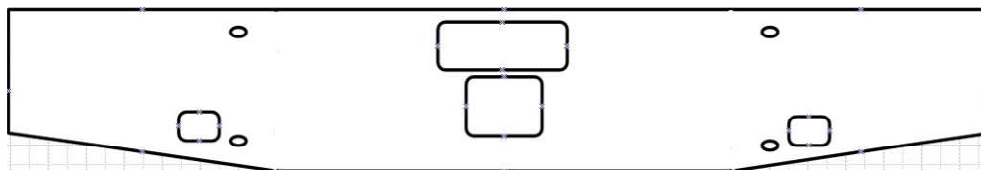

WESTERN STAR **49X** SERIES - BUMPER ID CHART

49X BUMPERS IN CHROME PLATED STEEL

29506

SET-BACK, BOXED ENDS, MULTIPLE CONFIGURATIONS
AVAILABLE, 1/4" STEEL

29513, 29514, 29515, 29516, 29517

STRAIGHT, ROLLED ENDS - MULTIPLE CONFIGURATIONS AND
MATERIAL THICKNESSES AVAILABLE (3/16", 1/4", 3/8")

29507, 29508, 29509, 29510, 29511

SET-BACK, ROLLED ENDS - MULTIPLE CONFIGURATIONS AND
MATERIAL THICKNESSES AVAILABLE (3/16", 1/4", 3/8")

29512

STRAIGHT, BOXED ENDS - MULTIPLE CONFIGURATIONS
AVAILABLE, 1/4" STEEL